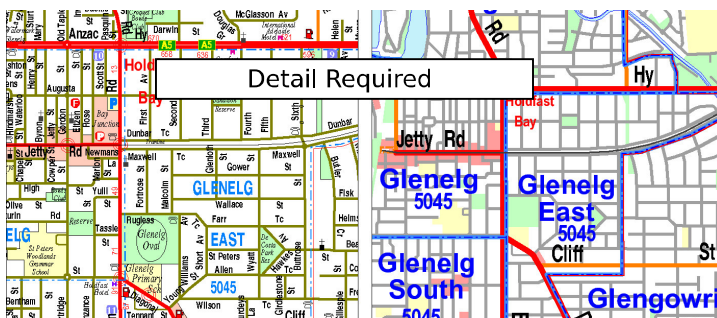

A map area could be described either by naming intersections or by naming the roads bounding the area.

In this example the ringed intersections define the north, south, east and west limits of the map.

The bounding roads could be described in this way:  
Pt Wakefield Rd to Salisbury Hy, Salisbury Hy to Kings Rd,  
Kings Rd to Bridge Rd, Bridge Rd to Montacute Rd,  
Montacute Rd to Pt Wakefield Rd.

The example above could be described by naming just 3 suburbs (Hallett Cove, Sheidow Park & Trott Park).

If you only need part of a group of suburbs then use the intersections and roads method to let us know where to cut them off.

All available details.  
- full road pattern  
- all roads named  
- additional symbols

Limited details.  
- full road pattern  
- main roads named  
- suburbs emphasized  
- limited symbols

This example shows the Campbelltown local government area. Map areas could be based on individual or groups of suburbs, electoral boundaries, LGAs or post codes.