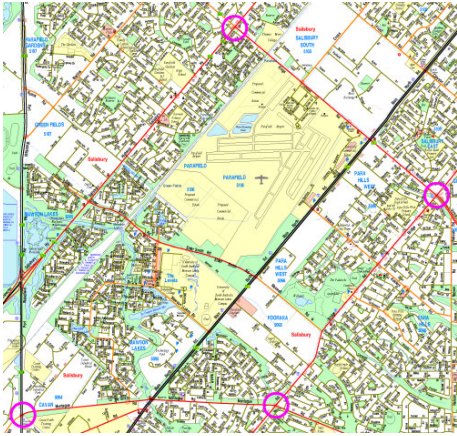

## The map area required is:

List the bounding roads, intersections and/or the required suburbs, towns, LGAs etc. You can do a simple drawing in the space provided if that helps.

3) Include range circles. If so centred on what?

4) Include your logo in the map presentation.

(You will need to provide a suitably sized image or vector graphic file.)

## Map Output

Tick

A0 (approx 120 x 84 cm)

A1 (approx 84 x 60 cm)

A2 (approx 60 x 42 cm)

Other - please indicate

Number of copies? \_\_\_\_\_

When do you require the map by? \_\_\_\_\_

A map area could be described either by naming intersections or by naming the roads bounding the area.

In this example the ringed intersections define the north, south, east and west limits of the map.