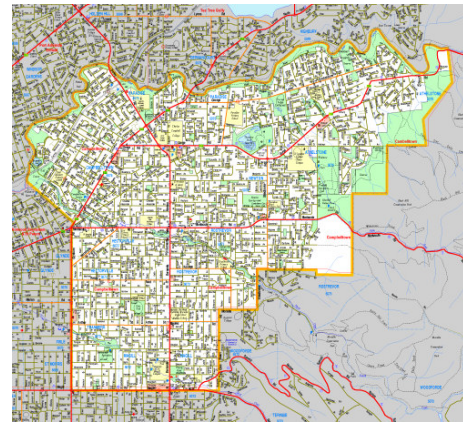

A map area could be described either by naming intersections or by naming the roads bounding the area.

In this example the ringed intersections define the north, south, east and west limits of the map.

The bounding roads could be described in this way:  
Pt Wakefield Rd to Salisbury Hy, Salisbury Hy to Kings Rd,  
Kings Rd to Bridge Rd, Bridge Rd to Montacute Rd,  
Montacute Rd to Pt Wakefield Rd.

The example above could be described by naming just 3 suburbs (Hallett Cove, Sheidow Park & Trott Park).

If you only need part of a group of suburbs then use the intersections and roads method to let us know where to cut them off.

All available details.  
- full road pattern  
- all roads named  
- additional symbols

Limited details.  
- full road pattern  
- main roads named  
- suburbs emphasized  
- limited symbols

This example shows the Campbelltown local government area. Map areas could be based on individual or groups of suburbs, electoral boundaries, LGAs or post codes.