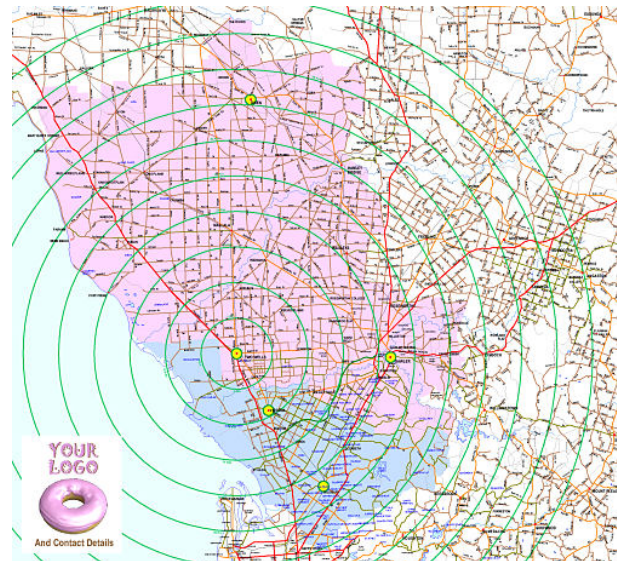

We can further customise your maps in a variety of ways:

- highlight single areas or multiple areas
- add range circles from a specified point
- highlight specified locations with a circle or symbol
- incorporate your logo and details in the map presentation*

* We don't mind adding in range circles or defining a highlighted boundary based on an existing area (suburb, LGA etc) as a part of the standard price. However, the more extra work we need to do for you the more likely it is that the custom map will incur an additional fee for cartographic work.

Custom maps are more expensive than off the shelf commercial maps. What you are paying for is not just the printing cost but the time taken to create the map plus access to the map databases that we use. These map databases need ongoing development and updating in order to be useful and this is part of the custom map price.

If your custom map is required for publication or mass distribution of some kind there will be additional licensing costs or fees. Our custom maps are copyrighted and not for distribution unless that has been negotiated with us.

**More custom map information, samples and a colour pdf of this pamphlet are available from:
www.mapshop.net.au/custom_maps.html**