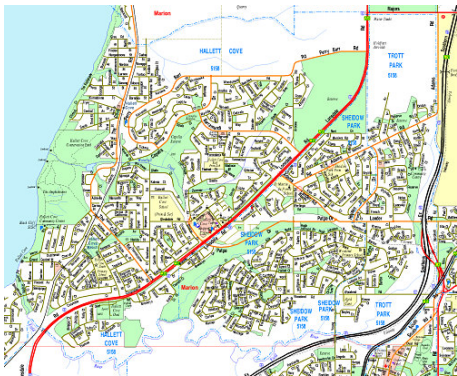

## The map area required is:

List the bounding roads, intersections and/or the required suburbs, towns, LGAs etc. You can do a simple drawing in the space provided if that helps.

A map area could be described either by naming intersections or by naming the roads bounding the area.

In this example the ringed intersections define the north, south, east and west limits of the map.

The bounding roads could be described in this way:  
Pt Wakefield Rd to Salisbury Hy, Salisbury Hy to Kings Rd,  
Kings Rd to Bridge Rd, Bridge Rd to Montacute Rd,  
Montacute Rd to Pt Wakefield Rd.

The example above could be described by naming just 3 suburbs (Hallett Cove, Sheidow Park & Trott Park).

If you only need part of a group of suburbs then use the intersections and roads method to let us know where to cut them off.

All available details.  
- full road pattern  
- all roads named  
- additional symbols